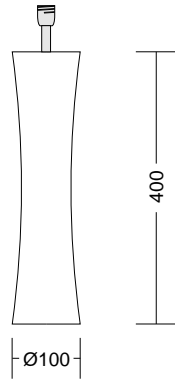

75 031
SHARP CUBE RED ◀

75 032
SHARP CUBE BLUE ▶

75 070
balls ▶

75 075
balls blue

75 071
balls crackle ▶

75 080
ribbed balls ▶

75 095
tubes blue ▶

75 091
wrapped tubes ▶

75 112
HALFBALLS ORANGE ▶

75 115
HALFBALLS BLUE ◀

75 199
BROWN SUGAR ▶

75 160
eighty ▶

75 165
eighty blue ◀

75 167
eighty brown ▶

75 172

WHEEL OF JOY ORANGE ▶

75 175

WHEEL OF JOY BLUE ◀

75 176

WHEEL OF JOY AMETHYST ▶

75 242
little gold bow ▶

75 221
flat balls silver

75 223
flat balls red ▶

75 252
big gold bow ▶

75 232
el l ipses gold ▶

75 233
el l ipses red ▶

75 263
LITTLE RED DROP ▶

75 262
◀ LITTLE GOLD DROP

75 272
BIG GOLD DROP

75 272
BIG RED DROP ▶

Code	Shade	Sizes	Colour		
			creme	white	black
C1	Cube-Shade	200x200x200mm	X	-	X
C2	Cube-Shade	250x250x250mm	X	X	X
C3	Cube-Shade	300x300x300mm	X	X	X
C4	Cube-Shade	350x350x350mm	X	-	-