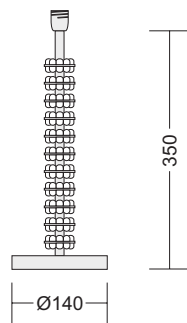

75 112
HALFBALLS ORANGE ▶

75 115
HALFBALLS BLUE ◀

75 199
BROWN SUGAR ▶

75 160
eighty ▶

75 165
eighty blue ◀

75 167
eighty brown ▶

75 172

WHEEL OF JOY ORANGE ▶

75 175

WHEEL OF JOY BLUE ◀

75 176

WHEEL OF JOY AMETHYST ▶

75 242
little gold bow ▶

75 221
flat balls silver

75 223
flat balls red ▶

75 252
big gold bow ▶

75 232
el l ipses gold ▶

75 233
el l ipses red ▶

75 263
LITTLE RED DROP ▶

75 262
◀ LITTLE GOLD DROP

75 272
BIG GOLD DROP

75 272
BIG RED DROP ▶

Code	Shade	Sizes	Colour		
			creme	white	black
C1	Cube-Shade	200x200x200mm	X	-	X
C2	Cube-Shade	250x250x250mm	X	X	X
C3	Cube-Shade	300x300x300mm	X	X	X
C4	Cube-Shade	350x350x350mm	X	-	-

Code	Shade	Sizes	Colour		
			creme	white	black
K1	Konical-Shade	230/230/300mm	X	-	-
K2	Konical-Shade	270/270/350mm	X	X	X
K3	Konical-Shade	310/310/450mm	X	X	X
K4	Konical-Shade	465/465/600mm	-	-	X

Code	Shade	Sizes	Colour		
			creme	white	black
D1	Drum-Shade	300/200mm	X	X	X
D2	Drum-Shade	350/200mm	X	X	X
D3	Drum-Shade	400/200mm	X	-	X