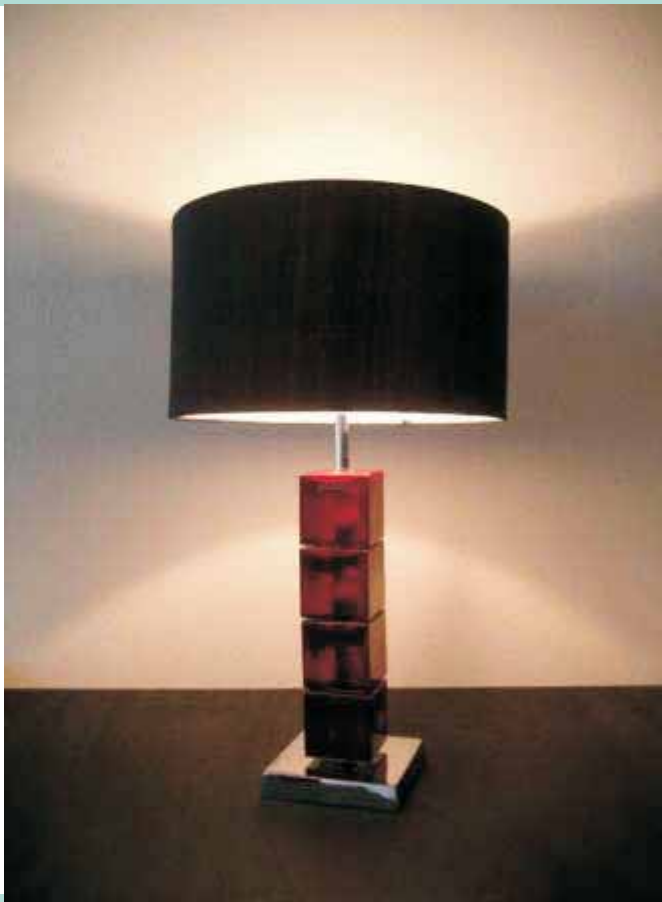

SCHÖBEL

K R I S T A L L

G E R M A N Y

**WELCOME TO THE
UPPERGLASS**

75 013
squares red ▶

75 011
squares blue ◀

75 012
squares green ▶

75 214
BLACK 'N' FROST SQUARE ▶

75 031
SHARP CUBE RED ◀

75 032
SHARP CUBE BLUE ▶

75 070
balls ▶

75 075
balls blue

75 071
balls crackle ▶

75 080
ribbed balls ▶

75 095
tubes blue ▶

75 091
wrapped tubes ▶