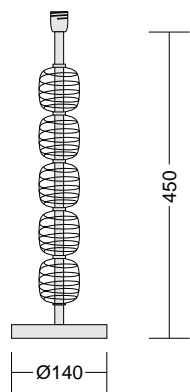

75 031
SHARP CUBE RED ◀

75 032
SHARP CUBE BLUE ▶

75 070
balls ▶

75 075
balls blue

75 071
balls crackle ▶

75 080
ribbed balls ▶

75 095
tubes blue ▶

75 091
wrapped tubes ▶

75 112
HALFBALLS ORANGE ▶

75 115
HALFBALLS BLUE ◀

75 199
BROWN SUGAR ▶

75 160
eighty ▶

75 165
eighty blue ◀

75 167
eighty brown ▶

75 172

WHEEL OF JOY ORANGE ▶

75 232
el l ipses gold ▶

75 233
el l ipses red ▶

75 263
LITTLE RED DROP ▶

75 262
◀ LITTLE GOLD DROP

75 272
BIG GOLD DROP

75 272
BIG RED DROP ▶

Code	Shade	Sizes	Colour		
			creme	white	black
C1	Cube-Shade	200x200x200mm	X	-	X
C2	Cube-Shade	250x250x250mm	X	X	X
C3	Cube-Shade	300x300x300mm	X	X	X
C4	Cube-Shade	350x350x350mm	X	-	-

Code	Shade	Sizes	Colour		
			creme	white	black
K1	Konical-Shade	230/230/300mm	X	-	-
K2	Konical-Shade	270/270/350mm	X	X	X
K3	Konical-Shade	310/310/450mm	X	X	X
K4	Konical-Shade	465/465/600mm	-	-	X

Code	Shade	Sizes	Colour		
			creme	white	black
D1	Drum-Shade	300/200mm	X	X	X
D2	Drum-Shade	350/200mm	X	X	X
D3	Drum-Shade	400/200mm	X	-	X