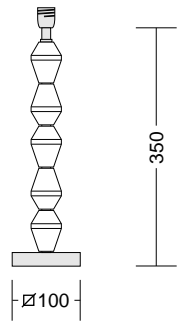

75 160
eighty ▶