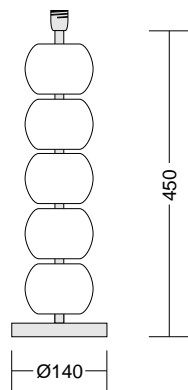

75 175

WHEEL OF JOY BLUE ◀

75 176

WHEEL OF JOY AMETHYST ▶

75 242
little gold bow ▶

75 221
flat balls silver

75 223
flat balls red ▶

75 252
big gold bow ▶

75 232
el l ipses gold ▶

75 233
el l ipses red ▶

75 263
LITTLE RED DROP ▶

75 262
◀ LITTLE GOLD DROP

75 272
BIG GOLD DROP

75 272
BIG RED DROP ▶

Code	Shade	Sizes	Colour		
			creme	white	black
C1	Cube-Shade	200x200x200mm	X	-	X
C2	Cube-Shade	250x250x250mm	X	X	X
C3	Cube-Shade	300x300x300mm	X	X	X
C4	Cube-Shade	350x350x350mm	X	-	-

Code	Shade	Sizes	Colour		
			creme	white	black
K1	Konical-Shade	230/230/300mm	X	-	-
K2	Konical-Shade	270/270/350mm	X	X	X
K3	Konical-Shade	310/310/450mm	X	X	X
K4	Konical-Shade	465/465/600mm	-	-	X

Code	Shade	Sizes	Colour		
			creme	white	black
D1	Drum-Shade	300/200mm	X	X	X
D2	Drum-Shade	350/200mm	X	X	X
D3	Drum-Shade	400/200mm	X	-	X