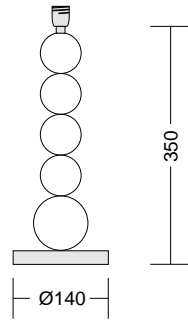

SCHÖBEL

K R I S T A L L

G E R M A N Y

**WELCOME TO THE
UPPERGLASS**

75 013
squares red ▶

75 011
squares blue ◀

75 012
squares green ▶

75 214
BLACK 'N' FROST SQUARE ▶

75 031
SHARP CUBE RED ◀

75 032
SHARP CUBE BLUE ▶

75 070
balls ▶

75 075
balls blue

75 071
balls crackle ▶

75 080
ribbed balls ▶

75 095
tubes blue ▶

75 091
wrapped tubes ▶

75 232
el l ipses gold ▶

75 233
el l ipses red ▶

75 263
LITTLE RED DROP ▶

75 262
◀ LITTLE GOLD DROP

75 272
BIG GOLD DROP

75 272
BIG RED DROP ▶

Code	Shade	Sizes	Colour		
			creme	white	black
C1	Cube-Shade	200x200x200mm	X	-	X
C2	Cube-Shade	250x250x250mm	X	X	X
C3	Cube-Shade	300x300x300mm	X	X	X
C4	Cube-Shade	350x350x350mm	X	-	-

Code	Shade	Sizes	Colour		
			creme	white	black
K1	Konical-Shade	230/230/300mm	X	-	-
K2	Konical-Shade	270/270/350mm	X	X	X
K3	Konical-Shade	310/310/450mm	X	X	X
K4	Konical-Shade	465/465/600mm	-	-	X

Code	Shade	Sizes	Colour		
			creme	white	black
D1	Drum-Shade	300/200mm	X	X	X
D2	Drum-Shade	350/200mm	X	X	X
D3	Drum-Shade	400/200mm	X	-	X