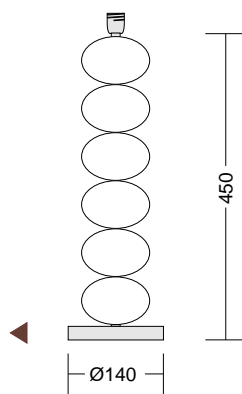

75 175

WHEEL OF JOY BLUE ◀

75 176

WHEEL OF JOY AMETHYST ▶

75 242
little gold bow ▶

75 221
flat balls silver

75 223
flat balls red ▶

75 252
big gold bow ▶

75 232
el l ipses gold ▶

75 233
el l ipses red ▶

75 263
LITTLE RED DROP ▶

75 262
◀ LITTLE GOLD DROP

75 272
BIG GOLD DROP

75 272
BIG RED DROP ▶

Code	Shade	Sizes	Colour		
			creme	white	black
C1	Cube-Shade	200x200x200mm	X	-	X
C2	Cube-Shade	250x250x250mm	X	X	X
C3	Cube-Shade	300x300x300mm	X	X	X
C4	Cube-Shade	350x350x350mm	X	-	-

Code	Shade	Sizes	Colour		
			creme	white	black
K1	Konical-Shade	230/230/300mm	X	-	-
K2	Konical-Shade	270/270/350mm	X	X	X
K3	Konical-Shade	310/310/450mm	X	X	X
K4	Konical-Shade	465/465/600mm	-	-	X

Code	Shade	Sizes	Colour		
			creme	white	black
D1	Drum-Shade	300/200mm	X	X	X
D2	Drum-Shade	350/200mm	X	X	X
D3	Drum-Shade	400/200mm	X	-	X