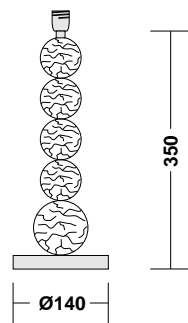

75 031
SHARP CUBE RED ◀

75 032
SHARP CUBE BLUE ▶

75 070
balls ▶

75 075
balls blue

75 071
balls crackle ▶

75 080
ribbed balls ▶

75 095
tubes blue ▶

75 091
wrapped tubes ▶

75 112
HALFBALLS ORANGE ▶

75 115
HALFBALLS BLUE ◀

75 199
BROWN SUGAR ▶

75 160
eighty ▶

75 165
eighty blue ◀

75 167
eighty brown ▶

75 172

WHEEL OF JOY ORANGE ▶

75 232
el l ipses gold ▶

75 233
el l ipses red ▶

75 263
LITTLE RED DROP ▶

75 262
◀ LITTLE GOLD DROP

75 272
BIG GOLD DROP

75 272
BIG RED DROP ▶

Code	Shade	Sizes	Colour		
			creme	white	black
C1	Cube-Shade	200x200x200mm	X	-	X
C2	Cube-Shade	250x250x250mm	X	X	X
C3	Cube-Shade	300x300x300mm	X	X	X
C4	Cube-Shade	350x350x350mm	X	-	-

Code	Shade	Sizes	Colour		
			creme	white	black
K1	Konical-Shade	230/230/300mm	X	-	-
K2	Konical-Shade	270/270/350mm	X	X	X
K3	Konical-Shade	310/310/450mm	X	X	X
K4	Konical-Shade	465/465/600mm	-	-	X

Code	Shade	Sizes	Colour		
			creme	white	black
D1	Drum-Shade	300/200mm	X	X	X
D2	Drum-Shade	350/200mm	X	X	X
D3	Drum-Shade	400/200mm	X	-	X