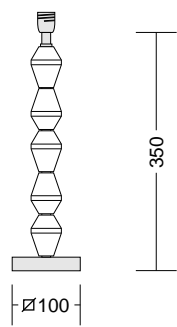

75 112
HALFBALLS ORANGE ▶

75 115
HALFBALLS BLUE ◀

75 199
BROWN SUGAR ▶

75 160
eighty ▶

75 165
eighty blue ◀

75 167
eighty brown ▶

75 172

WHEEL OF JOY ORANGE ▶

75 175

WHEEL OF JOY BLUE ◀

75 176

WHEEL OF JOY AMETHYST ▶

75 242
little gold bow ▶

75 221
flat balls silver

75 223
flat balls red ▶

75 252
big gold bow ▶

75 232
el l ipses gold ▶

75 233
el l ipses red ▶

75 263
LITTLE RED DROP ▶

75 262
◀ LITTLE GOLD DROP

75 272
BIG GOLD DROP

75 272
BIG RED DROP ▶

Code	Shade	Sizes	Colour		
			creme	white	black
C1	Cube-Shade	200x200x200mm	X	-	X
C2	Cube-Shade	250x250x250mm	X	X	X
C3	Cube-Shade	300x300x300mm	X	X	X
C4	Cube-Shade	350x350x350mm	X	-	-

Code	Shade	Sizes	Colour		
			creme	white	black
K1	Konical-Shade	230/230/300mm	X	-	-
K2	Konical-Shade	270/270/350mm	X	X	X
K3	Konical-Shade	310/310/450mm	X	X	X
K4	Konical-Shade	465/465/600mm	-	-	X

Code	Shade	Sizes	Colour		
			creme	white	black
D1	Drum-Shade	300/200mm	X	X	X
D2	Drum-Shade	350/200mm	X	X	X
D3	Drum-Shade	400/200mm	X	-	X