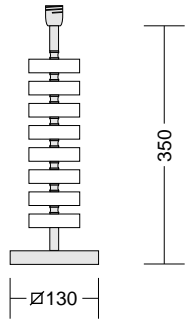

75 013
squares red ▶