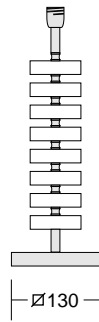

SCHÖBEL

K R I S T A L L

G E R M A N Y

**WELCOME TO THE
UPPERGLASS**

75 013
squares red ▶

75 011
squares blue ◀

75 012
squares green ▶

75 214
BLACK 'N' FROST SQUARE ▶

75 031
SHARP CUBE RED ◀

75 032
SHARP CUBE BLUE ▶

75 070
balls ▶

75 075
balls blue

75 071
balls crackle ▶

75 080
ribbed balls ▶

75 095
tubes blue ▶

75 091
wrapped tubes ▶

75 232
el l ipses gold ▶

75 233
el l ipses red ▶

75 263
LITTLE RED DROP ▶

75 262
◀ LITTLE GOLD DROP

75 272
BIG GOLD DROP

75 272
BIG RED DROP ▶

Code	Shade	Sizes	Colour		
			creme	white	black
C1	Cube-Shade	200x200x200mm	X	-	X
C2	Cube-Shade	250x250x250mm	X	X	X
C3	Cube-Shade	300x300x300mm	X	X	X
C4	Cube-Shade	350x350x350mm	X	-	-

Code	Shade	Sizes	Colour		
			creme	white	black
K1	Konical-Shade	230/230/300mm	X	-	-
K2	Konical-Shade	270/270/350mm	X	X	X
K3	Konical-Shade	310/310/450mm	X	X	X
K4	Konical-Shade	465/465/600mm	-	-	X

Code	Shade	Sizes	Colour		
			creme	white	black
D1	Drum-Shade	300/200mm	X	X	X
D2	Drum-Shade	350/200mm	X	X	X
D3	Drum-Shade	400/200mm	X	-	X