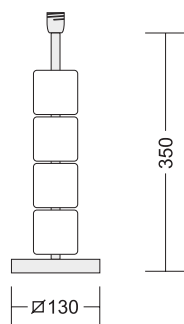

75 031
SHARP CUBE RED ◀

75 032
SHARP CUBE BLUE ▶

75 070
balls ▶

75 075
balls blue

75 071
balls crackle ▶

75 080
ribbed balls ▶

75 095
tubes blue ▶

75 091
wrapped tubes ▶

75 232
el l ipses gold ▶

75 233
el l ipses red ▶

75 263
LITTLE RED DROP ▶

75 262
◀ LITTLE GOLD DROP

75 272
BIG GOLD DROP

75 272
BIG RED DROP ▶

Code	Shade	Sizes	Colour		
			creme	white	black
C1	Cube-Shade	200x200x200mm	X	-	X
C2	Cube-Shade	250x250x250mm	X	X	X
C3	Cube-Shade	300x300x300mm	X	X	X
C4	Cube-Shade	350x350x350mm	X	-	-

Code	Shade	Sizes	Colour		
			creme	white	black
K1	Konical-Shade	230/230/300mm	X	-	-
K2	Konical-Shade	270/270/350mm	X	X	X
K3	Konical-Shade	310/310/450mm	X	X	X
K4	Konical-Shade	465/465/600mm	-	-	X

Code	Shade	Sizes	Colour		
			creme	white	black
D1	Drum-Shade	300/200mm	X	X	X
D2	Drum-Shade	350/200mm	X	X	X
D3	Drum-Shade	400/200mm	X	-	X