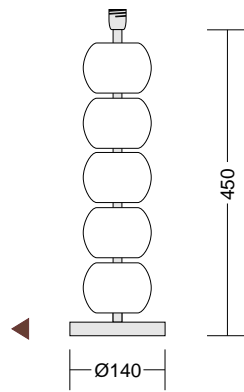

75 175

WHEEL OF JOY BLUE ◀

75 176

WHEEL OF JOY AMETHYST ▶

75 242
little gold bow ▶

75 221
flat balls silver

75 223
flat balls red ▶

75 252
big gold bow ▶

75 232
el l ipses gold ▶

75 233
el l ipses red ▶

75 263
LITTLE RED DROP ▶

75 262
◀ LITTLE GOLD DROP

75 272
BIG GOLD DROP

75 272
BIG RED DROP ▶

Code	Shade	Sizes	Colour		
			creme	white	black
C1	Cube-Shade	200x200x200mm	X	-	X
C2	Cube-Shade	250x250x250mm	X	X	X
C3	Cube-Shade	300x300x300mm	X	X	X
C4	Cube-Shade	350x350x350mm	X	-	-

Code	Shade	Sizes	Colour		
			creme	white	black
K1	Konical-Shade	230/230/300mm	X	-	-
K2	Konical-Shade	270/270/350mm	X	X	X
K3	Konical-Shade	310/310/450mm	X	X	X
K4	Konical-Shade	465/465/600mm	-	-	X

Code	Shade	Sizes	Colour		
			creme	white	black
D1	Drum-Shade	300/200mm	X	X	X
D2	Drum-Shade	350/200mm	X	X	X
D3	Drum-Shade	400/200mm	X	-	X