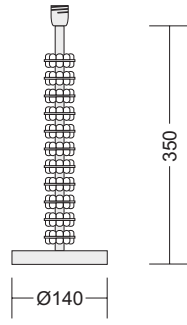

75 112
HALFBALLS ORANGE ▶

75 115
HALFBALLS BLUE ◀

75 199
BROWN SUGAR ▶

75 160
eighty ▶

75 165
eighty blue ◀

75 167
eighty brown ▶

75 172

WHEEL OF JOY ORANGE ▶

75 175

WHEEL OF JOY BLUE ◀

75 176

WHEEL OF JOY AMETHYST ▶

75 242
little gold bow ▶

75 221
flat balls silver

75 223
flat balls red ▶

75 252
big gold bow ▶

75 232
el l ipses gold ▶

75 233
el l ipses red ▶

75 263
LITTLE RED DROP ▶

75 262
◀ LITTLE GOLD DROP

75 272
BIG GOLD DROP

75 272
BIG RED DROP ▶

Code	Shade	Sizes	Colour		
			creme	white	black
C1	Cube-Shade	200x200x200mm	X	-	X
C2	Cube-Shade	250x250x250mm	X	X	X
C3	Cube-Shade	300x300x300mm	X	X	X
C4	Cube-Shade	350x350x350mm	X	-	-

Code	Shade	Sizes	Colour		
			creme	white	black
K1	Konical-Shade	230/230/300mm	X	-	-
K2	Konical-Shade	270/270/350mm	X	X	X
K3	Konical-Shade	310/310/450mm	X	X	X
K4	Konical-Shade	465/465/600mm	-	-	X

Code	Shade	Sizes	Colour		
			creme	white	black
D1	Drum-Shade	300/200mm	X	X	X
D2	Drum-Shade	350/200mm	X	X	X
D3	Drum-Shade	400/200mm	X	-	X