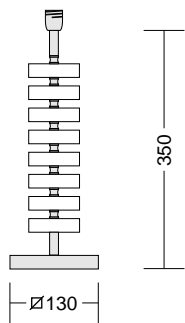

75 012
squares green ▶