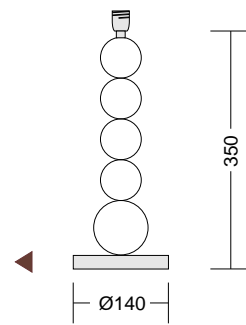

SCHÖBEL

K R I S T A L L

G E R M A N Y

**WELCOME TO THE
UPPERGLASS**

75 013
squares red ▶

75 011
squares blue ◀

75 012
squares green ▶

75 214
BLACK 'N' FROST SQUARE ▶

75 031
SHARP CUBE RED ◀

75 032
SHARP CUBE BLUE ▶

75 070
balls ▶

75 075
balls blue

75 071
balls crackle ▶

75 080
ribbed balls ▶

75 095
tubes blue ▶

75 091
wrapped tubes ▶

75 232
el l ipses gold ▶

75 233
el l ipses red ▶

75 263
LITTLE RED DROP ▶

75 262
◀ LITTLE GOLD DROP

75 272
BIG GOLD DROP

75 272
BIG RED DROP ▶

Code	Shade	Sizes	Colour		
			creme	white	black
C1	Cube-Shade	200x200x200mm	X	-	X
C2	Cube-Shade	250x250x250mm	X	X	X
C3	Cube-Shade	300x300x300mm	X	X	X
C4	Cube-Shade	350x350x350mm	X	-	-

Code	Shade	Sizes	Colour		
			creme	white	black
K1	Konical-Shade	230/230/300mm	X	-	-
K2	Konical-Shade	270/270/350mm	X	X	X
K3	Konical-Shade	310/310/450mm	X	X	X
K4	Konical-Shade	465/465/600mm	-	-	X

Code	Shade	Sizes	Colour		
			creme	white	black
D1	Drum-Shade	300/200mm	X	X	X
D2	Drum-Shade	350/200mm	X	X	X
D3	Drum-Shade	400/200mm	X	-	X