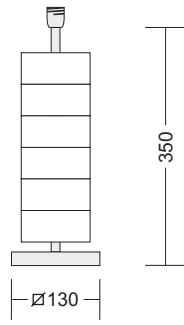

SCHÖBEL

K R I S T A L L

G E R M A N Y

**WELCOME TO THE
UPPERGLASS**

75 013
squares red ▶

75 011
squares blue ◀

75 012
squares green ▶

75 214
BLACK 'N' FROST SQUARE ▶

75 031
SHARP CUBE RED ◀

75 032
SHARP CUBE BLUE ▶

75 070
balls ▶

75 075
balls blue

75 071
balls crackle ▶

75 080
ribbed balls ▶

75 095
tubes blue ▶

75 091
wrapped tubes ▶

75 232
el l ipses gold ▶

75 233
el l ipses red ▶

75 263
LITTLE RED DROP ▶

75 262
◀ LITTLE GOLD DROP

75 272
BIG GOLD DROP

75 272
BIG RED DROP ▶

Code	Shade	Sizes	Colour		
			creme	white	black
C1	Cube-Shade	200x200x200mm	X	-	X
C2	Cube-Shade	250x250x250mm	X	X	X
C3	Cube-Shade	300x300x300mm	X	X	X
C4	Cube-Shade	350x350x350mm	X	-	-

Code	Shade	Sizes	Colour		
			creme	white	black
K1	Konical-Shade	230/230/300mm	X	-	-
K2	Konical-Shade	270/270/350mm	X	X	X
K3	Konical-Shade	310/310/450mm	X	X	X
K4	Konical-Shade	465/465/600mm	-	-	X

Code	Shade	Sizes	Colour		
			creme	white	black
D1	Drum-Shade	300/200mm	X	X	X
D2	Drum-Shade	350/200mm	X	X	X
D3	Drum-Shade	400/200mm	X	-	X