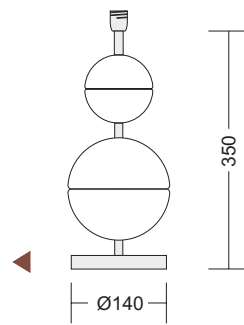

75 115
HALFBALLS BLUE ◀