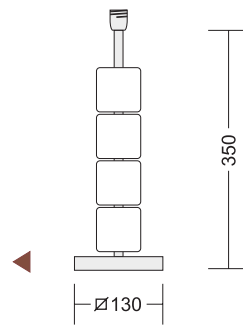

SCHÖBEL

K R I S T A L L

G E R M A N Y

**WELCOME TO THE
UPPERGLASS**

75 013
squares red ▶

75 011
squares blue ◀

75 012
squares green ▶

75 214
BLACK 'N' FROST SQUARE ▶

75 031
SHARP CUBE RED ◀

75 032
SHARP CUBE BLUE ▶

75 070
balls ▶

75 075
balls blue

75 071
balls crackle ▶

75 080
ribbed balls ▶

75 095
tubes blue ▶

75 091
wrapped tubes ▶

75 232
el l ipses gold ▶

75 233
el l ipses red ▶

75 263
LITTLE RED DROP ▶

75 262
◀ LITTLE GOLD DROP

75 272
BIG GOLD DROP

75 272
BIG RED DROP ▶

Code	Shade	Sizes	Colour		
			creme	white	black
C1	Cube-Shade	200x200x200mm	X	-	X
C2	Cube-Shade	250x250x250mm	X	X	X
C3	Cube-Shade	300x300x300mm	X	X	X
C4	Cube-Shade	350x350x350mm	X	-	-

Code	Shade	Sizes	Colour		
			creme	white	black
K1	Konical-Shade	230/230/300mm	X	-	-
K2	Konical-Shade	270/270/350mm	X	X	X
K3	Konical-Shade	310/310/450mm	X	X	X
K4	Konical-Shade	465/465/600mm	-	-	X

Code	Shade	Sizes	Colour		
			creme	white	black
D1	Drum-Shade	300/200mm	X	X	X
D2	Drum-Shade	350/200mm	X	X	X
D3	Drum-Shade	400/200mm	X	-	X