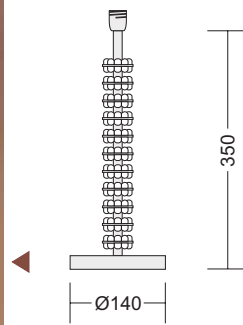

75 112
HALFBALLS ORANGE ▶

75 115
HALFBALLS BLUE ◀

75 199
BROWN SUGAR ▶

75 160
eighty ▶

75 165
eighty blue ◀

75 167
eighty brown ▶

75 172

WHEEL OF JOY ORANGE ▶

75 175

WHEEL OF JOY BLUE ◀

75 176

WHEEL OF JOY AMETHYST ▶

75 242
little gold bow ▶

75 221
flat balls silver

75 223
flat balls red ▶

75 252
big gold bow ▶

75 232
el l ipses gold ▶

75 233
el l ipses red ▶

75 263
LITTLE RED DROP ▶

75 262
◀ LITTLE GOLD DROP

75 272
BIG GOLD DROP

75 272
BIG RED DROP ▶

Code	Shade	Sizes	Colour		
			creme	white	black
C1	Cube-Shade	200x200x200mm	X	-	X
C2	Cube-Shade	250x250x250mm	X	X	X
C3	Cube-Shade	300x300x300mm	X	X	X
C4	Cube-Shade	350x350x350mm	X	-	-

Code	Shade	Sizes	Colour		
			creme	white	black
K1	Konical-Shade	230/230/300mm	X	-	-
K2	Konical-Shade	270/270/350mm	X	X	X
K3	Konical-Shade	310/310/450mm	X	X	X
K4	Konical-Shade	465/465/600mm	-	-	X

Code	Shade	Sizes	Colour		
			creme	white	black
D1	Drum-Shade	300/200mm	X	X	X
D2	Drum-Shade	350/200mm	X	X	X
D3	Drum-Shade	400/200mm	X	-	X