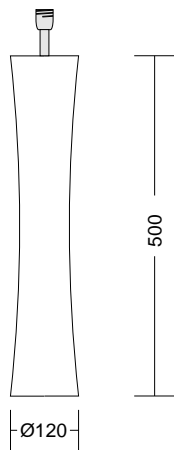

75 175

WHEEL OF JOY BLUE ◀

75 176

WHEEL OF JOY AMETHYST ▶

75 242
little gold bow ▶

75 221
flat balls silver

75 223
flat balls red ▶

75 252
big gold bow ▶

75 232
el l ipses gold ▶

75 233
el l ipses red ▶

75 263
LITTLE RED DROP ▶

75 262
◀ LITTLE GOLD DROP

75 272
BIG GOLD DROP

75 272
BIG RED DROP ▶

Code	Shade	Sizes	Colour		
			creme	white	black
C1	Cube-Shade	200x200x200mm	X	-	X
C2	Cube-Shade	250x250x250mm	X	X	X
C3	Cube-Shade	300x300x300mm	X	X	X
C4	Cube-Shade	350x350x350mm	X	-	-

Code	Shade	Sizes	Colour		
			creme	white	black
K1	Konical-Shade	230/230/300mm	X	-	-
K2	Konical-Shade	270/270/350mm	X	X	X
K3	Konical-Shade	310/310/450mm	X	X	X
K4	Konical-Shade	465/465/600mm	-	-	X

Code	Shade	Sizes	Colour		
			creme	white	black
D1	Drum-Shade	300/200mm	X	X	X
D2	Drum-Shade	350/200mm	X	X	X
D3	Drum-Shade	400/200mm	X	-	X