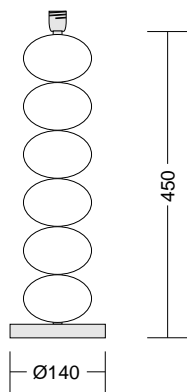

75 175

WHEEL OF JOY BLUE ◀

75 176

WHEEL OF JOY AMETHYST ▶

75 242
little gold bow ▶

75 221
flat balls silver

75 223
flat balls red ▶

75 252
big gold bow ▶

75 232
el l ipses gold ▶

75 233
el l ipses red ▶

75 263
LITTLE RED DROP ▶

75 262
◀ LITTLE GOLD DROP

75 272
BIG GOLD DROP

75 272
BIG RED DROP ▶

Code	Shade	Sizes	Colour		
			creme	white	black
C1	Cube-Shade	200x200x200mm	X	-	X
C2	Cube-Shade	250x250x250mm	X	X	X
C3	Cube-Shade	300x300x300mm	X	X	X
C4	Cube-Shade	350x350x350mm	X	-	-

Code	Shade	Sizes	Colour		
			creme	white	black
K1	Konical-Shade	230/230/300mm	X	-	-
K2	Konical-Shade	270/270/350mm	X	X	X
K3	Konical-Shade	310/310/450mm	X	X	X
K4	Konical-Shade	465/465/600mm	-	-	X

Code	Shade	Sizes	Colour		
			creme	white	black
D1	Drum-Shade	300/200mm	X	X	X
D2	Drum-Shade	350/200mm	X	X	X
D3	Drum-Shade	400/200mm	X	-	X