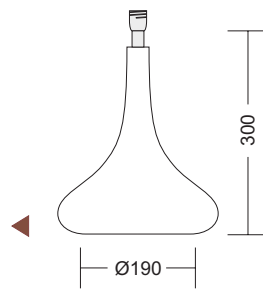

75 232
el l ipses gold ▶

75 233
el l ipses red ▶

75 263
LITTLE RED DROP ▶

75 262
◀ LITTLE GOLD DROP

75 272
BIG GOLD DROP

75 272
BIG RED DROP ▶

Code	Shade	Sizes	Colour		
			creme	white	black
C1	Cube-Shade	200x200x200mm	X	-	X
C2	Cube-Shade	250x250x250mm	X	X	X
C3	Cube-Shade	300x300x300mm	X	X	X
C4	Cube-Shade	350x350x350mm	X	-	-

Code	Shade	Sizes	Colour		
			creme	white	black
K1	Konical-Shade	230/230/300mm	X	-	-
K2	Konical-Shade	270/270/350mm	X	X	X
K3	Konical-Shade	310/310/450mm	X	X	X
K4	Konical-Shade	465/465/600mm	-	-	X

Code	Shade	Sizes	Colour		
			creme	white	black
D1	Drum-Shade	300/200mm	X	X	X
D2	Drum-Shade	350/200mm	X	X	X
D3	Drum-Shade	400/200mm	X	-	X