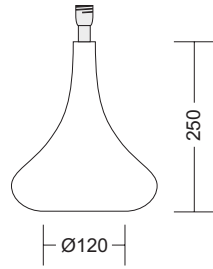

75 175

WHEEL OF JOY BLUE ◀

75 176

WHEEL OF JOY AMETHYST ▶

75 242
little gold bow ▶

75 221
flat balls silver

75 223
flat balls red ▶

75 252
big gold bow ▶

75 232
el l ipses gold ▶

75 233
el l ipses red ▶

75 263
LITTLE RED DROP ▶

75 262
◀ LITTLE GOLD DROP

75 272
BIG GOLD DROP

75 272
BIG RED DROP ▶

Code	Shade	Sizes	Colour		
			creme	white	black
C1	Cube-Shade	200x200x200mm	X	-	X
C2	Cube-Shade	250x250x250mm	X	X	X
C3	Cube-Shade	300x300x300mm	X	X	X
C4	Cube-Shade	350x350x350mm	X	-	-

Code	Shade	Sizes	Colour		
			creme	white	black
K1	Konical-Shade	230/230/300mm	X	-	-
K2	Konical-Shade	270/270/350mm	X	X	X
K3	Konical-Shade	310/310/450mm	X	X	X
K4	Konical-Shade	465/465/600mm	-	-	X

Code	Shade	Sizes	Colour		
			creme	white	black
D1	Drum-Shade	300/200mm	X	X	X
D2	Drum-Shade	350/200mm	X	X	X
D3	Drum-Shade	400/200mm	X	-	X