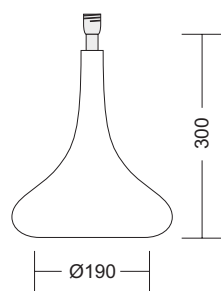

75 232
el l ipses gold ▶

75 233
el l ipses red ▶

75 263
LITTLE RED DROP ▶

75 262
◀ LITTLE GOLD DROP

75 272
BIG GOLD DROP

75 272
BIG RED DROP ▶

Code	Shade	Sizes	Colour		
			creme	white	black
C1	Cube-Shade	200x200x200mm	X	-	X
C2	Cube-Shade	250x250x250mm	X	X	X
C3	Cube-Shade	300x300x300mm	X	X	X
C4	Cube-Shade	350x350x350mm	X	-	-

Code	Shade	Sizes	Colour		
			creme	white	black
K1	Konical-Shade	230/230/300mm	X	-	-
K2	Konical-Shade	270/270/350mm	X	X	X
K3	Konical-Shade	310/310/450mm	X	X	X
K4	Konical-Shade	465/465/600mm	-	-	X

Code	Shade	Sizes	Colour		
			creme	white	black
D1	Drum-Shade	300/200mm	X	X	X
D2	Drum-Shade	350/200mm	X	X	X
D3	Drum-Shade	400/200mm	X	-	X