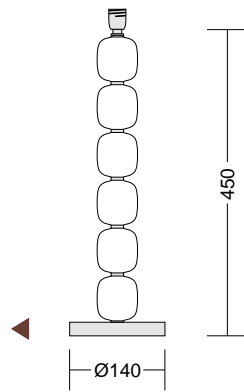

75 031
SHARP CUBE RED ◀

75 032
SHARP CUBE BLUE ▶

75 070
balls ▶

75 075
balls blue

75 071
balls crackle ▶

75 080
ribbed balls ▶

75 095
tubes blue ▶

75 091
wrapped tubes ▶

75 112
HALFBALLS ORANGE ▶

75 115
HALFBALLS BLUE ◀

75 199
BROWN SUGAR ▶

75 160
eighty ▶

75 165
eighty blue ◀

75 167
eighty brown ▶

75 172

WHEEL OF JOY ORANGE ▶

75 232
el l ipses gold ▶

75 233
el l ipses red ▶

75 263
LITTLE RED DROP ▶

75 262
◀ LITTLE GOLD DROP

75 272
BIG GOLD DROP

75 272
BIG RED DROP ▶

Code	Shade	Sizes	Colour		
			creme	white	black
C1	Cube-Shade	200x200x200mm	X	-	X
C2	Cube-Shade	250x250x250mm	X	X	X
C3	Cube-Shade	300x300x300mm	X	X	X
C4	Cube-Shade	350x350x350mm	X	-	-

Code	Shade	Sizes	Colour		
			creme	white	black
K1	Konical-Shade	230/230/300mm	X	-	-
K2	Konical-Shade	270/270/350mm	X	X	X
K3	Konical-Shade	310/310/450mm	X	X	X
K4	Konical-Shade	465/465/600mm	-	-	X

Code	Shade	Sizes	Colour		
			creme	white	black
D1	Drum-Shade	300/200mm	X	X	X
D2	Drum-Shade	350/200mm	X	X	X
D3	Drum-Shade	400/200mm	X	-	X