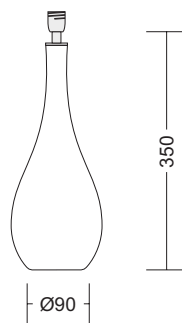

75 031
SHARP CUBE RED ◀

75 032
SHARP CUBE BLUE ▶

75 070
balls ▶

75 075
balls blue

75 071
balls crackle ▶

75 080
ribbed balls ▶

75 095
tubes blue ▶

75 091
wrapped tubes ▶

75 112
HALFBALLS ORANGE ▶

75 115
HALFBALLS BLUE ◀

75 199
BROWN SUGAR ▶

75 160
eighty ▶

75 165
eighty blue ◀

75 167
eighty brown ▶

75 172

WHEEL OF JOY ORANGE ▶

75 232
el l ipses gold ▶

75 233
el l ipses red ▶

75 263
LITTLE RED DROP ▶

75 262
◀ LITTLE GOLD DROP

75 272
BIG GOLD DROP

75 272
BIG RED DROP ▶

Code	Shade	Sizes	Colour		
			creme	white	black
C1	Cube-Shade	200x200x200mm	X	-	X
C2	Cube-Shade	250x250x250mm	X	X	X
C3	Cube-Shade	300x300x300mm	X	X	X
C4	Cube-Shade	350x350x350mm	X	-	-

Code	Shade	Sizes	Colour		
			creme	white	black
K1	Konical-Shade	230/230/300mm	X	-	-
K2	Konical-Shade	270/270/350mm	X	X	X
K3	Konical-Shade	310/310/450mm	X	X	X
K4	Konical-Shade	465/465/600mm	-	-	X

Code	Shade	Sizes	Colour		
			creme	white	black
D1	Drum-Shade	300/200mm	X	X	X
D2	Drum-Shade	350/200mm	X	X	X
D3	Drum-Shade	400/200mm	X	-	X