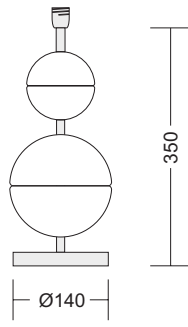

75 031
SHARP CUBE RED ◀

75 032
SHARP CUBE BLUE ▶

75 070
balls ▶

75 075
balls blue

75 071
balls crackle ▶

75 080
ribbed balls ▶

75 095
tubes blue ▶

75 091
wrapped tubes ▶

75 232
el l ipses gold ▶

75 233
el l ipses red ▶

75 263
LITTLE RED DROP ▶

75 262
◀ LITTLE GOLD DROP

75 272
BIG GOLD DROP

75 272
BIG RED DROP ▶

Code	Shade	Sizes	Colour		
			creme	white	black
C1	Cube-Shade	200x200x200mm	X	-	X
C2	Cube-Shade	250x250x250mm	X	X	X
C3	Cube-Shade	300x300x300mm	X	X	X
C4	Cube-Shade	350x350x350mm	X	-	-

Code	Shade	Sizes	Colour		
			creme	white	black
K1	Konical-Shade	230/230/300mm	X	-	-
K2	Konical-Shade	270/270/350mm	X	X	X
K3	Konical-Shade	310/310/450mm	X	X	X
K4	Konical-Shade	465/465/600mm	-	-	X

Code	Shade	Sizes	Colour		
			creme	white	black
D1	Drum-Shade	300/200mm	X	X	X
D2	Drum-Shade	350/200mm	X	X	X
D3	Drum-Shade	400/200mm	X	-	X