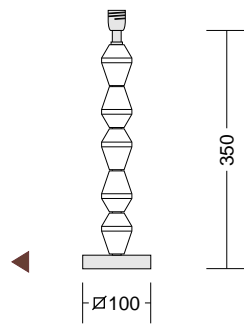

75 112
HALFBALLS ORANGE ▶

75 115
HALFBALLS BLUE ◀

75 199
BROWN SUGAR ▶

75 160
eighty ▶

75 165
eighty blue ◀

75 167
eighty brown ▶

75 172

WHEEL OF JOY ORANGE ▶

75 175

WHEEL OF JOY BLUE ◀

75 176

WHEEL OF JOY AMETHYST ▶

75 242
little gold bow ▶

75 221
flat balls silver

75 223
flat balls red ▶

75 252
big gold bow ▶

75 232
el l ipses gold ▶

75 233
el l ipses red ▶

75 263
LITTLE RED DROP ▶

75 262
◀ LITTLE GOLD DROP

75 272
BIG GOLD DROP

75 272
BIG RED DROP ▶

Code	Shade	Sizes	Colour		
			creme	white	black
C1	Cube-Shade	200x200x200mm	X	-	X
C2	Cube-Shade	250x250x250mm	X	X	X
C3	Cube-Shade	300x300x300mm	X	X	X
C4	Cube-Shade	350x350x350mm	X	-	-

Code	Shade	Sizes	Colour		
			creme	white	black
K1	Konical-Shade	230/230/300mm	X	-	-
K2	Konical-Shade	270/270/350mm	X	X	X
K3	Konical-Shade	310/310/450mm	X	X	X
K4	Konical-Shade	465/465/600mm	-	-	X

Code	Shade	Sizes	Colour		
			creme	white	black
D1	Drum-Shade	300/200mm	X	X	X
D2	Drum-Shade	350/200mm	X	X	X
D3	Drum-Shade	400/200mm	X	-	X