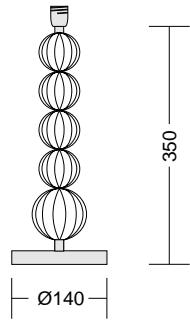

75 031
SHARP CUBE RED ◀

75 032
SHARP CUBE BLUE ▶

75 070
balls ▶

75 075
balls blue

75 071
balls crackle ▶

75 080
ribbed balls ▶

75 095
tubes blue ▶

75 091
wrapped tubes ▶

75 112
HALFBALLS ORANGE ▶

75 115
HALFBALLS BLUE ◀

75 199
BROWN SUGAR ▶

75 160
eighty ▶

75 165
eighty blue ◀

75 167
eighty brown ▶

75 172

WHEEL OF JOY ORANGE ▶

75 232
el l ipses gold ▶

75 233
el l ipses red ▶

75 263
LITTLE RED DROP ▶

75 262
◀ LITTLE GOLD DROP

75 272
BIG GOLD DROP

75 272
BIG RED DROP ▶

Code	Shade	Sizes	Colour		
			creme	white	black
C1	Cube-Shade	200x200x200mm	X	-	X
C2	Cube-Shade	250x250x250mm	X	X	X
C3	Cube-Shade	300x300x300mm	X	X	X
C4	Cube-Shade	350x350x350mm	X	-	-

Code	Shade	Sizes	Colour		
			creme	white	black
K1	Konical-Shade	230/230/300mm	X	-	-
K2	Konical-Shade	270/270/350mm	X	X	X
K3	Konical-Shade	310/310/450mm	X	X	X
K4	Konical-Shade	465/465/600mm	-	-	X

Code	Shade	Sizes	Colour		
			creme	white	black
D1	Drum-Shade	300/200mm	X	X	X
D2	Drum-Shade	350/200mm	X	X	X
D3	Drum-Shade	400/200mm	X	-	X